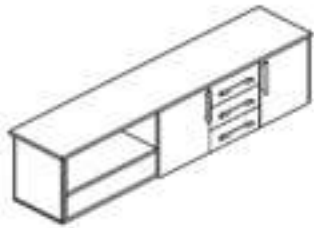

# ROYAL

talking

#6  
Blue  
history

**EXCUTIVE FURNITURE**  
*Royal Model*

Desk with Cabinet Extension	Dimension	Code
	180 X 90 X 73cm	Royal 180 L/R
	200 X 90 X 73cm	Royal 200 L/R
	220 X 90 X 73cm	Royal 220 L/R

Cabinet Details

200 X 56 X 80cm

**Mobile Pedestal**

Two Drawer

58 X 43 X 55cm

FP 2

Three Drawer

58 X 43 X 55cm