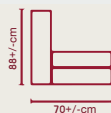

MARSA

HOLA

HOLA

COCO

SWAN

Headquarter RJ Building 3rd floor (302) P.O.Box: 143770 Amman 11814

 +962 79 802 2022  +962 79 802 2022  info@nova.com.jo  www.nova.com.jo