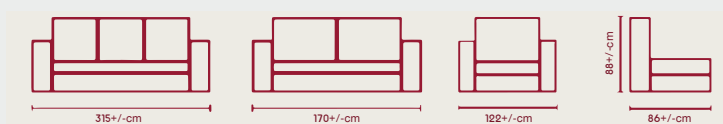

UFFIX WITH CHROME