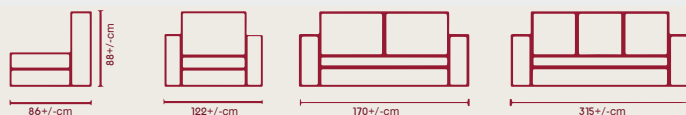

UFFIX WITH WOOD